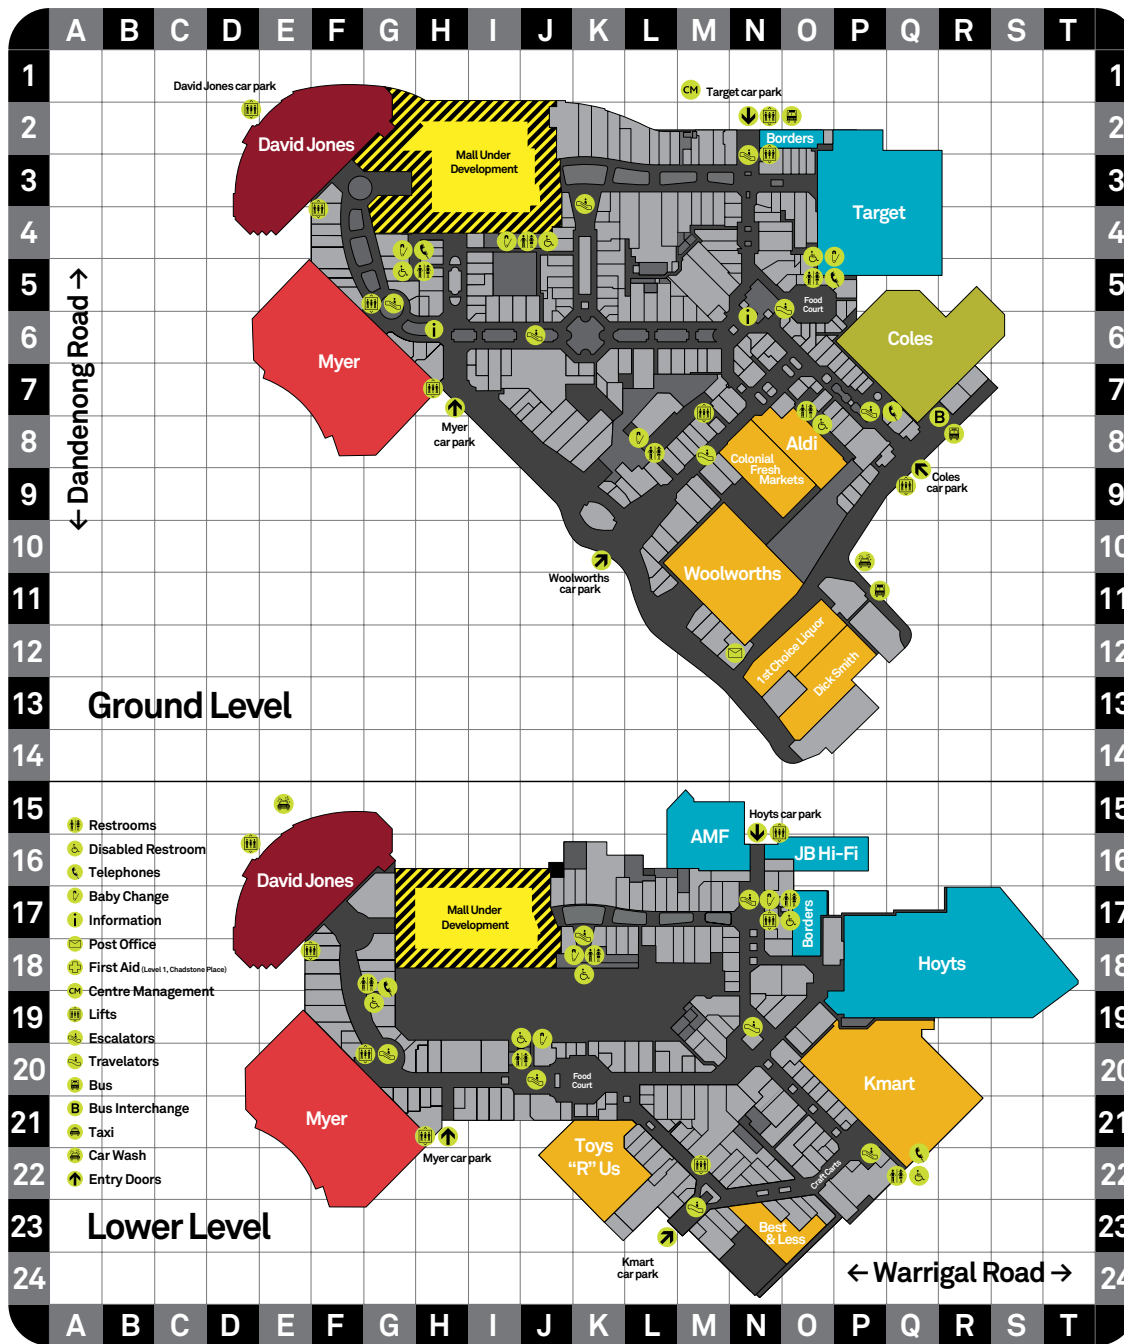

RDX (Roger David)	L17
Rhodes & Beckett	K6
Rodd & Gunn	K2
Roger David	N4
Saba	G6
Satch Men	K5
Springfield	L17
Tarocash	L17
YD	M3

JEANERIES/STREETWEAR/SURF

Calvin Klein Jeans	L20
Edge Clothing	M6
Factorie	N4
General Pants Co.	N4
Globalize	M18
G Star Raw	L21
Guess	J6
JAG	K17
Jay Jays	M17
Jeans West	M17
Jeep	L17
Jetty Surf	M21
Just Jeans	L3
Mooks Clothing Co.	I20
Mossimo	L20
Oakley	I20
Ozmosis	M5
Quiksilver	H20
Stüssy	G20
Westco	L20

Please be advised that the mall between David Jones and Target is currently under development. Please take note of the best access for you to reach your destination. We apologise for any inconvenience caused.
Details correct at time of printing – August 2009

GIFTWARE

ABC Shop	K20
Australian Geographic	F19
Boutique Le Vin	N7
Melbourne Pen Depot	K4
Chadstone Craft Market	O20
Ishka	O21
le desire	L8
Superstars & Legends	O19

Swarovski	K4
T2	G19
Tree of Life	M21
Underground Industries	N16
What's New	L20
Wild Cards & Gifts	P22
Wrappings	M8

HOMEWARES

Adairs	O21
Bed Bath n' Table	F19
Country Road	J6
Home & Co.	F18
House	F19
Howards Storage World	O21
King of Knives	M8
Laura Ashley	I6
Matchbox	H6
OSIM	F18
Picture - A - Print	O21
Provincial Home Living	L9
The General Trader	M9
Wheel & Barrow	L9